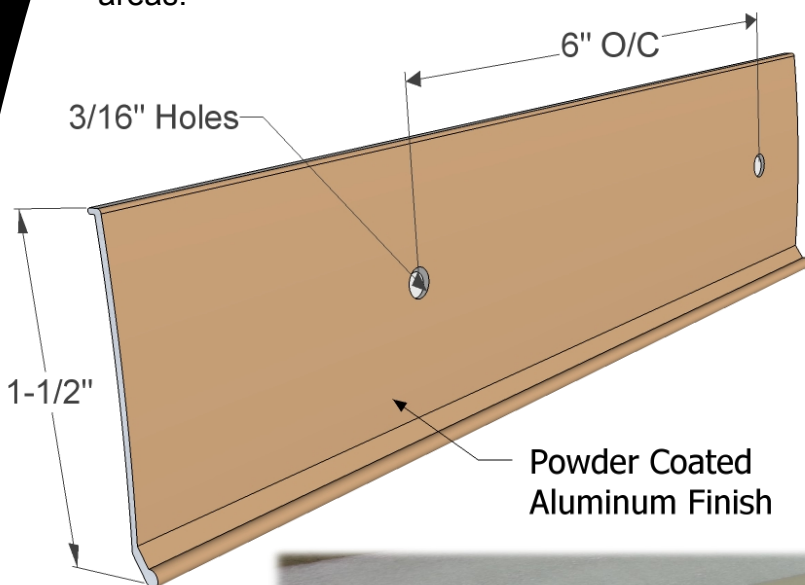

#ED-301  
L-Trim

## MECHANICAL FASTENER

Eurodek 'L-Trim' is a powder coated aluminum termination strip used to mechanically fasten Eurodek membrane at outside perimeters and other detail areas.

**NOTES:**

- Powder coated aluminum 'L-Trim'
- Mechanically fastens outside edges
- Use with approved butyl tape sealant
- Color matched screws also available

**DIMENSIONS:**

- Length: 10ft /pc (3048mm)
- Height: 1-1/2" (39 mm)

**COLORS:**

- WHITE\*
- FLAT BLACK\*
- ALMOND\*
- SANDALWOOD\*
- RIDEAU BROWN\*
- STEEL\*
- CLAY\*
- QUARTZ GREY\*
- EVERGREEN

\* These colors also available in 'Mini L'