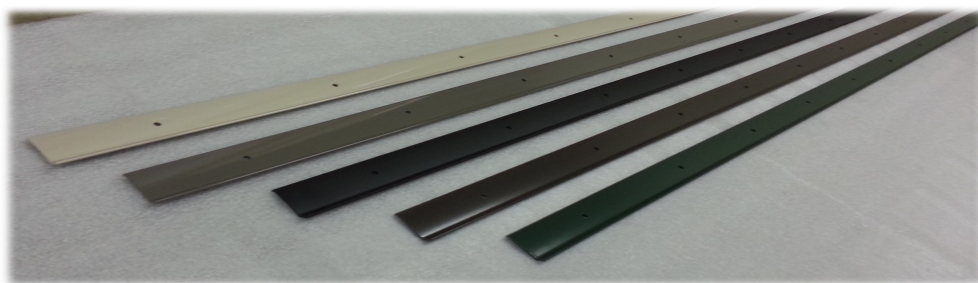

#ED-301  
L-Trim

## MECHANICAL FASTENER

Eurodek 'L-Trim' is a powder coated aluminum termination strip used to mechanically fasten Eurodek membrane at outside perimeters and other detail areas.

**NOTES:**

- Powder coated aluminum 'L-Trim'
- Mechanically fastens outside edges
- Use with approved butyl tape sealant
- Color matched screws also available

**DIMENSIONS:**

- Length: 10ft /pc (3048mm)
- Height: 1-1/2" (39 mm)

**COLORS:**

- WHITE\*
- FLAT BLACK\*
- ALMOND\*
- SANDALWOOD\*
- RIDEAU BROWN\*
- STEEL\*
- CLAY\*
- QUARTZ GREY\*
- EVERGREEN

\* These colors also available in 'Mini L'