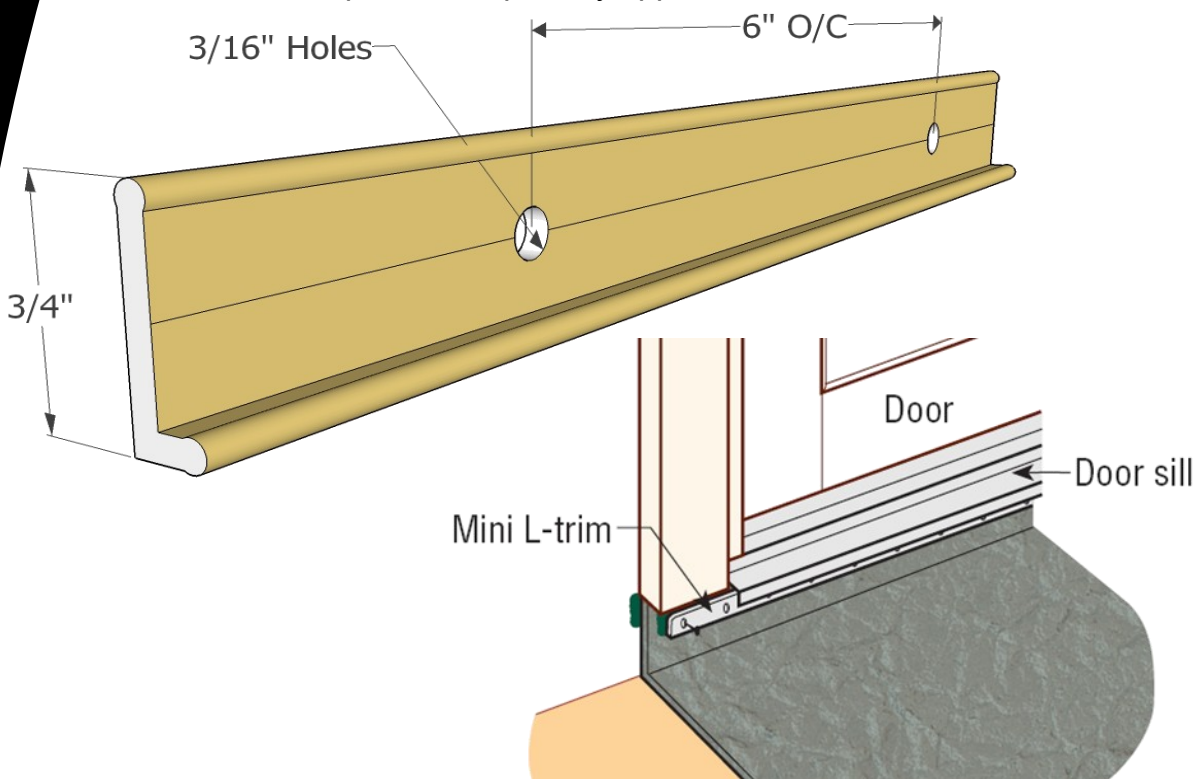

## MECHANICAL FASTENER

Eurodek Mini 'L-Trim' is a powder coated aluminum termination strip used to mechanically fasten Eurodek membranes in tight details areas. The mini L-Trim is finished with the same durable powder coat as the regular L-Trim only in a smaller 3/4" profile for specialty applications.

**DIMENSIONS:**

- Length: 10ft /pc (3048mm)
- Height: 3/4" (19 mm)

For further information regarding the Eurodek system please contact:  
Eurodek Products at: [www.eurodek.ca](http://www.eurodek.ca) or call (250) 491-7271