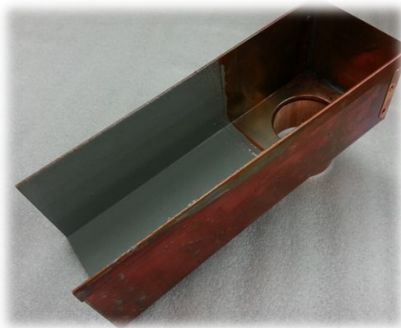

#ED-402
SCUPPER

EURODEK PRODUCTS

PVC COATED BOX SCUPPER

PVC Coated Box scuppers are designed to provide properly detailed through wall drainage for 'trap deck' applications. The weldable PVC coating ensures a permanent waterproof seal between membrane and scupper body.

NOTES:

- Copper scupper body and outlet
- PVC coated mouth for weldable membrane connection
- Folded safety edge top

DIMENSIONS:

- Length: 12" (300mm)
- Width: 4" (100 mm)
- Height: 3 1/2" (88mm)
- Outlet Pipe: 2-3/4" (69mm) O.D.