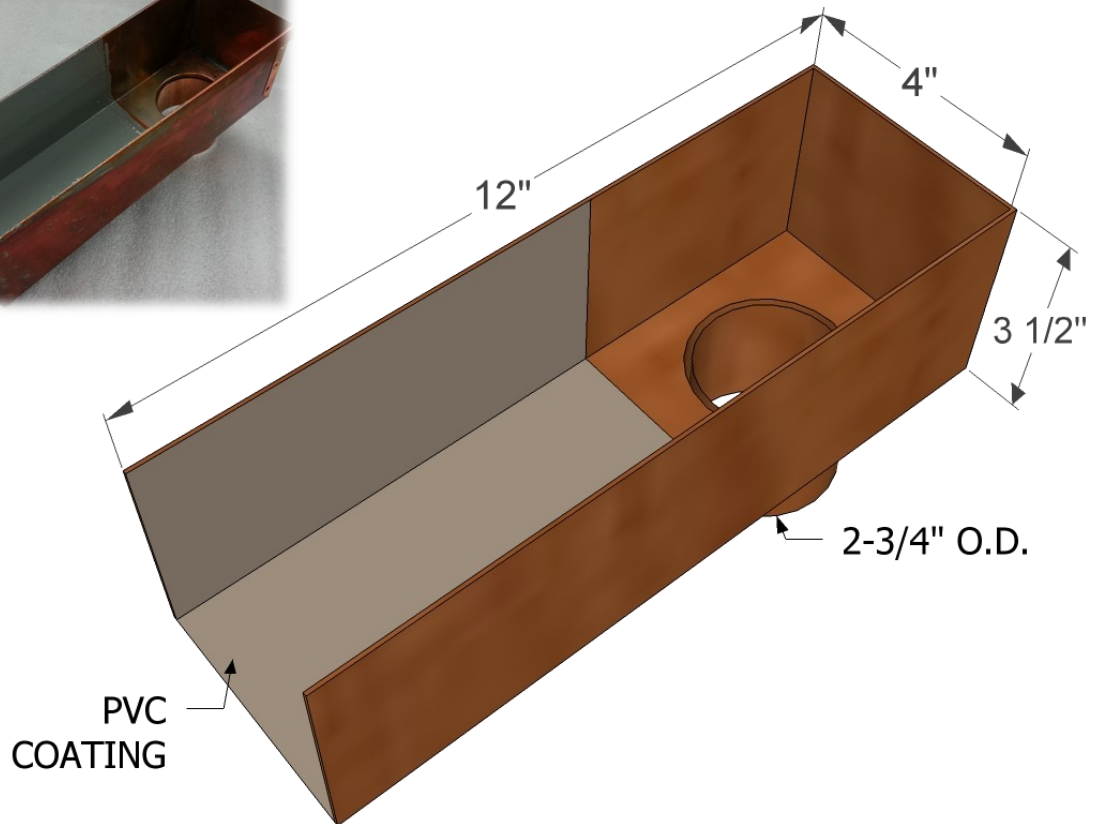

#ED-402
SCUPPER

EURODEK PRODUCTS

PVC COATED BOX SCUPPER

PVC Coated Box scuppers are designed to provide properly detailed through wall drainage for 'trap deck' applications. The weldable PVC coating ensures a permanent waterproof seal between membrane and scupper body.

NOTES:

- Copper scupper body and outlet
- PVC coated mouth for weldable membrane connection
- Folded safety edge top

DIMENSIONS:

- Length: 12" (300mm)
- Width: 4" (100 mm)
- Height: 3 1/2" (88mm)
- Outlet Pipe: 2-3/4" (69mm) O.D.