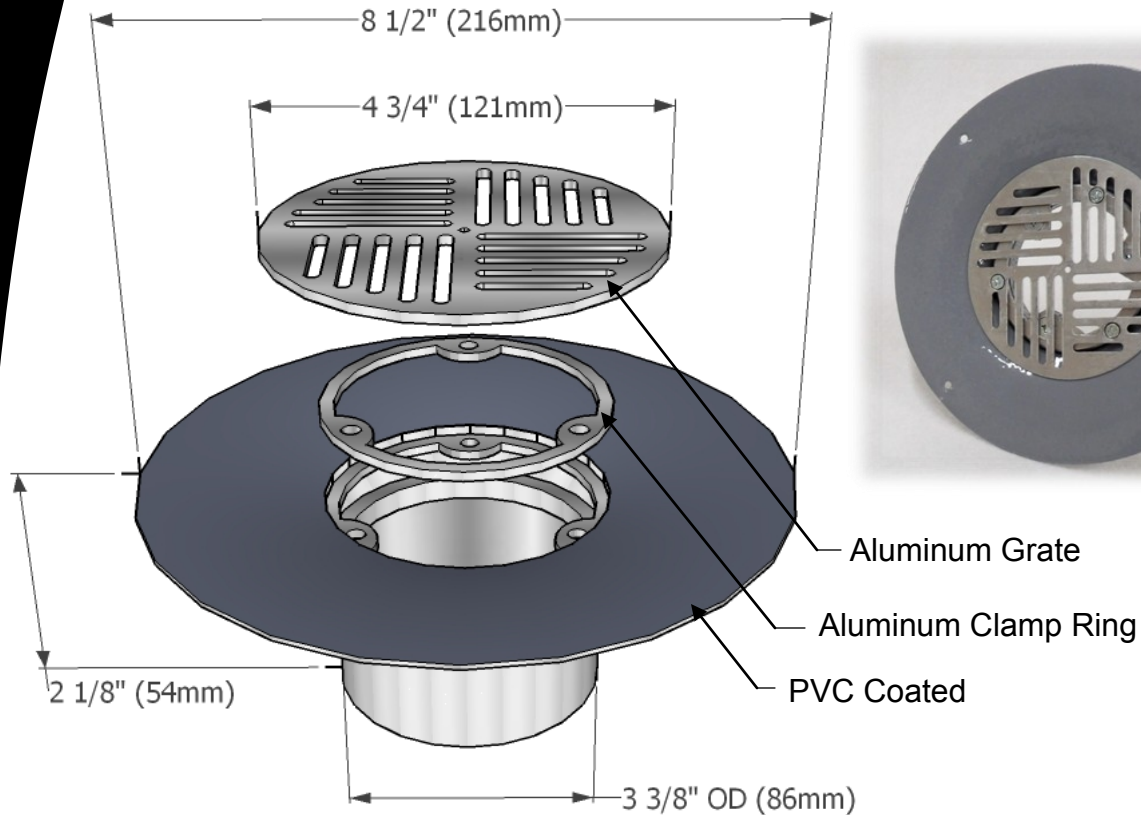

#ED-405
PVC DRAIN

EURODEK PRODUCTS

PVC COATED ROOF DRAIN

The Eurodek PVC coated aluminum roof drain offers both mechanical attachment of the membrane with an aluminum clamp ring as well as a PVC Coated flange for a weld-able seal of the membrane to the drain body. A one piece spun aluminum body guarantees a leak proof drain.

NOTES:

- One piece spun aluminum drain body.
- Aluminum grate and clamp ring.
- PVC coated flange for weld-able membrane seal.

DIMENSIONS:

- Drain Body: 8-1/2" Dia (216mm)
- Finished Grate: 4-3/4" Dia (121 mm)
- Overall Height: 2-1/8" (54mm)